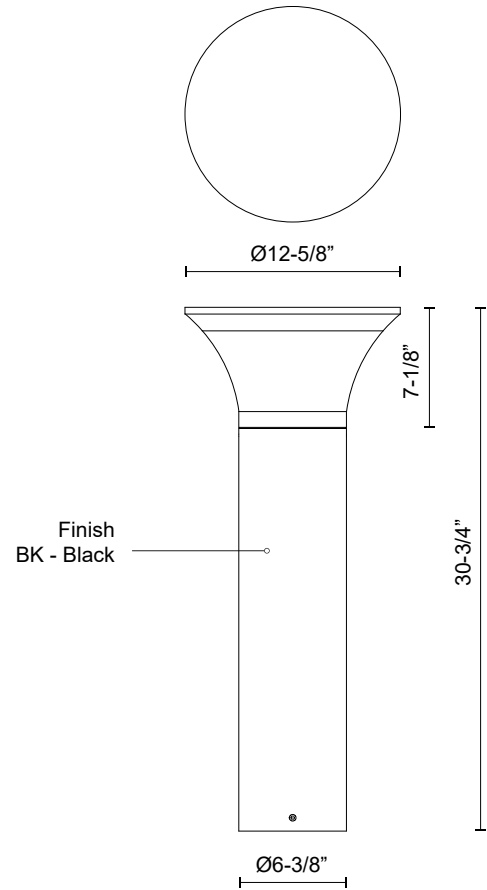

**KINGSBURY  
EB48931**

**BOLLARDS**

PROJECT

EB48931-BK  
Black

**SPECIFICATION DETAILS**

<b>Fixture Dimensions</b>	D12-5/8" x H30-3/4"
<b>Light Source</b>	LED with DC Driver
<b>Wattage</b>	24W
<b>Total Lumens</b>	2500lm
<b>Delivered Lumens</b>	1450lm*
<b>Voltage</b>	120-277V
<b>Color Temperature</b>	3000K
<b>CRI (Ra)</b>	80CRI
<b>Optional Color Temps</b>	2700K - 5000K Available, Minimum Order Quantities Apply
<b>LED Rated Life</b>	50,000 hours
<b>Dimming</b>	100% - 10%, TRIAC or ELV Dimmer (Not Included)
<b>Diffuser Details</b>	Clear PC
<b>Location</b>	Wet
<b>Illumination Direction</b>	Down

\* For custom options, consult factory for details.

\* For warranty information, please visit [www.kuzcolighting.com/warranty](http://www.kuzcolighting.com/warranty)

**DESCRIPTION**

Architecturally designed high-power LED exterior bollard fixture. This die-cast aluminum bollard with a clear polycarbonate diffuser delivers diffused omni directional light with three base sizes and interchangeable head options.